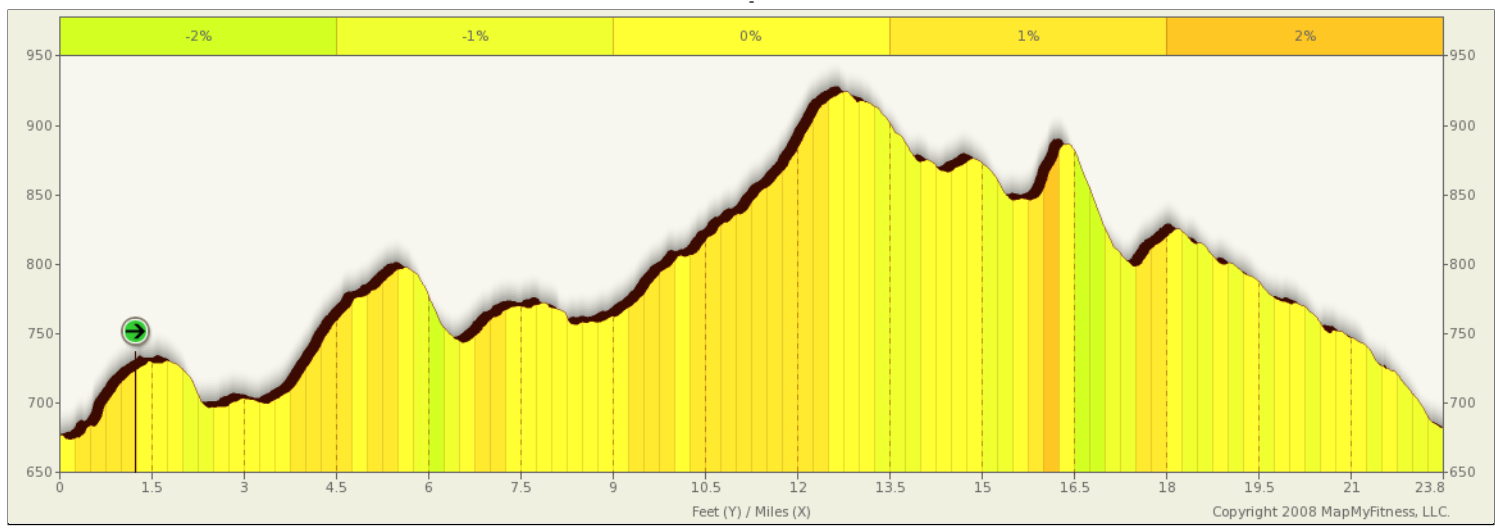

ROUTE DESCRIPTION:  
No Description Provided

ROUTE DESCRIPTION:  
 No Description Provided

Notes		
AT	FOR	NOTES
0.21 mi.	1mi 489ft	Turn right at Highway 152
1.3 mi.	4161ft	Turn right onto SH130 frontage road.
2.09 mi.	3mi 3780ft	Slight right toward I-35/ N I 35 Frontage Rd
5.8 mi.	1mi 4435ft	Turn left at Highway 143
7.64 mi.	3mi 2894ft	Turn right at Highway 234
11.19 mi.	1mi 3267ft	Turn right at County Rd 238 Destination will be on the right
12.81 mi.	0ft	Turn right at Highway 237
12.81 mi.	1mi 1148ft	Turn right at Highway 237
14.03 mi.	2728ft	Continue on Highway 311 Destination will be on the left
14.54 mi.	1mi 3050ft	Turn right at Highway 145 Destination will be on the right

Notes		
AT	FOR	NOTES
16.12 mi.	1mi 3442ft	Turn right at FM-1105 Destination will be on the left
17.77 mi.	2229ft	Turn left at FM-1105/ FM-972
18.2 mi.	1mi 4268ft	Turn right at Highway 150 Destination will be on the left
20 mi.	4730ft	Turn right to stay on Highway 150
20.9 mi.	4622ft	Turn left at Highway 140 Destination will be on the right
21.78 mi.	1mi 4424ft	Turn right at Highway 152 Destination will be on the right
23.61 mi.	787ft	Turn right at Highway 152
23.76 mi.	0ft	Stop
23.76 mi.	-	Stop