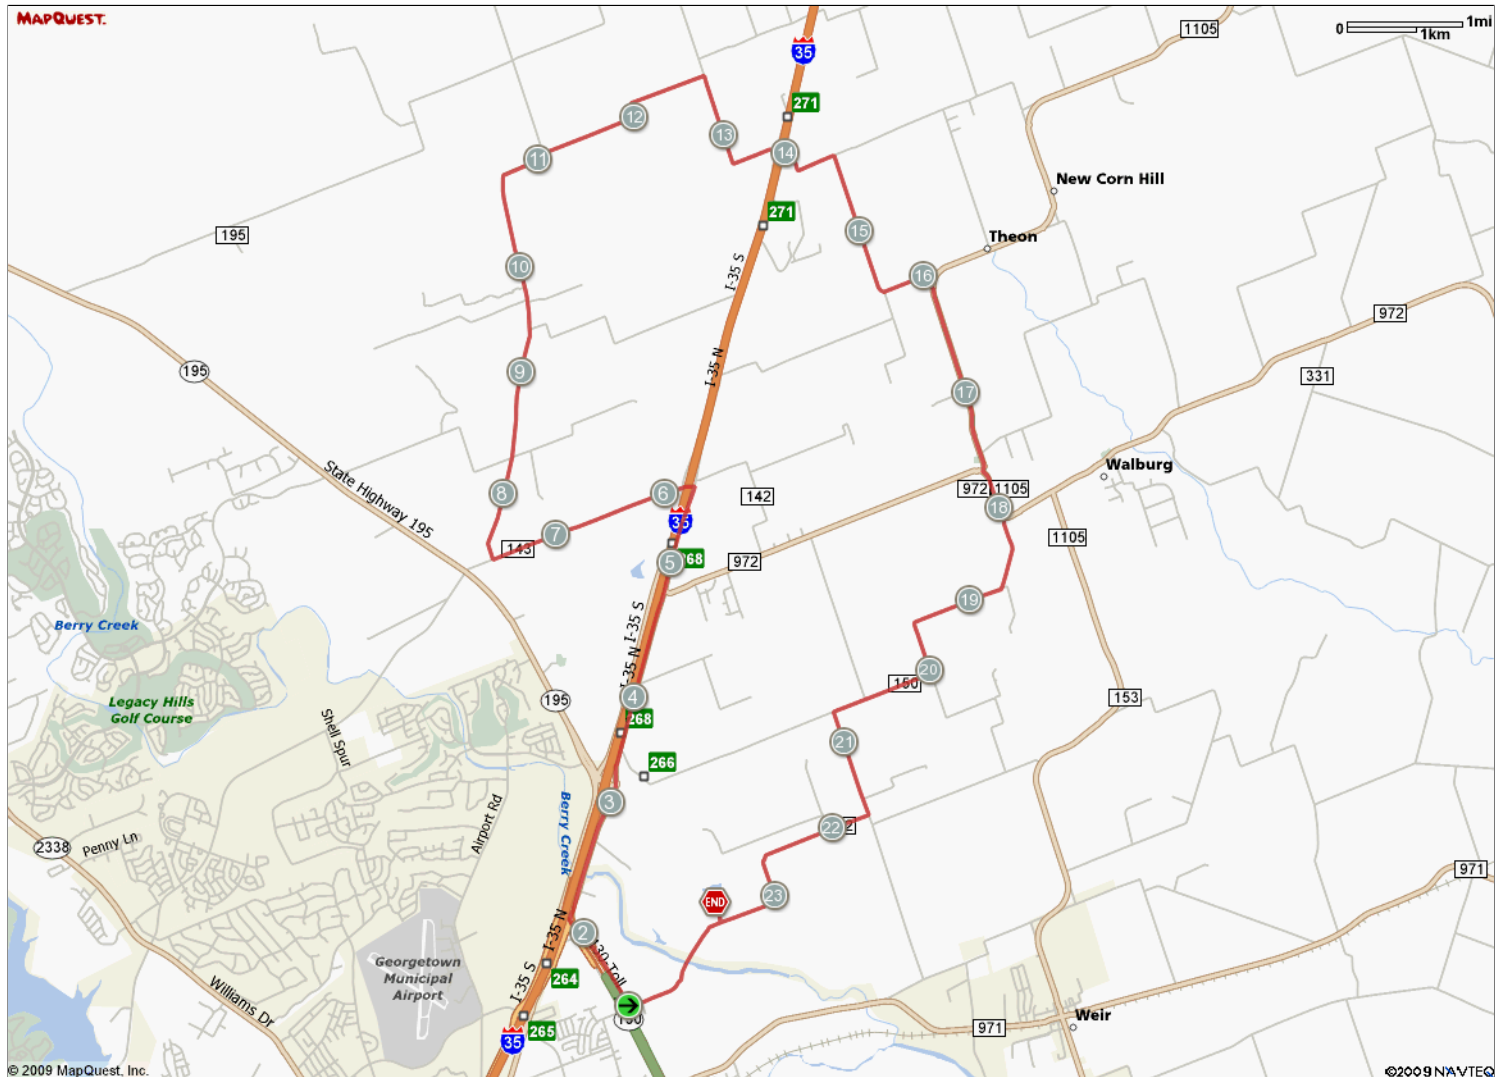

ROUTE DESCRIPTION:  
No Description Provided

ROUTE DESCRIPTION:  
 No Description Provided

Notes		
AT	FOR	NOTES
0.21 mi.	1mi 489ft	Turn right at Highway 152
1.3 mi.	4161ft	Turn right onto SH130 frontage road.
2.09 mi.	3mi 3780ft	Slight right toward I-35/ N I 35 Frontage Rd
5.8 mi.	1mi 4435ft	Turn left at Highway 143
7.64 mi.	3mi 2894ft	Turn right at Highway 234
11.19 mi.	1mi 3267ft	Turn right at County Rd 238 Destination will be on the right
12.81 mi.	0ft	Turn right at Highway 237
12.81 mi.	1mi 1148ft	Turn right at Highway 237
14.03 mi.	2728ft	Continue on Highway 311 Destination will be on the left
14.54 mi.	1mi 3050ft	Turn right at Highway 145 Destination will be on the right

Notes		
AT	FOR	NOTES
16.12 mi.	1mi 3442ft	Turn right at FM-1105 Destination will be on the left
17.77 mi.	2229ft	Turn left at FM-1105/ FM-972
18.2 mi.	1mi 4268ft	Turn right at Highway 150 Destination will be on the left
20 mi.	4730ft	Turn right to stay on Highway 150
20.9 mi.	4622ft	Turn left at Highway 140 Destination will be on the right
21.78 mi.	1mi 4424ft	Turn right at Highway 152 Destination will be on the right
23.61 mi.	787ft	Turn right at Highway 152
23.76 mi.	0ft	Stop
23.76 mi.	-	Stop